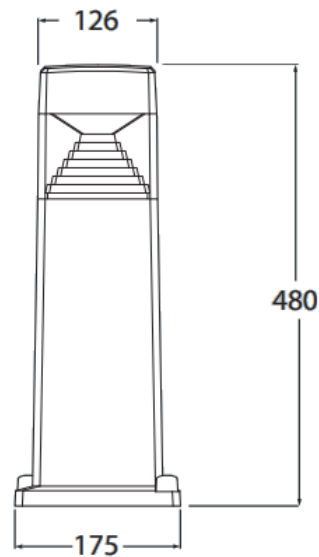

EL[®]MARK

The Brand of Electricity

ESTER LED GARDEN

FIXTURES

GENERAL INFORMATION »

- ∴ Rated voltage: 220-240V/ 50-60Hz
- ∴ Power: 10W
- ∴ Colour temperature: 4000K
- ∴ Colour: Black; Grey
- ∴ Material: Resin with clear glass
- ∴ UV resistant
- ∴ Insulation class II
- ∴ Lamp holder: GX53
- ∴ Lamp included
- ∴ Protection against dust and moisture: IP55

AREAS OF APPLICATION »

- ∴ Suitable for outdoor use
- ∴ Gardens
- ∴ Parks

TECHNICAL SPECIFICATION SHEET

PRODUCT DETAILS »

Catalogue number	Watt (W)	Whole fixture lumens (lm)	Colour temp. (K)	Colour body
95ESTER800/BL	10	1200	4000	Black
95ESTER500/BL	10	1200	4000	Black
95ESTERWL/BL	10	1200	4000	Black
95ESTER800/GR	10	1200	4000	Grey
95ESTER500/GR	10	1200	4000	Grey
95ESTERWL/GR	10	1200	4000	Grey

DIMENSIONS »

95ESTER800

95ESTER500

95ESTERWL

ADDITIONAL INFORMATION »

95ESTER800/BL

This luminaire is compatible with bulbs of the energy classes:

The luminaire is sold with a bulb of the energy class: