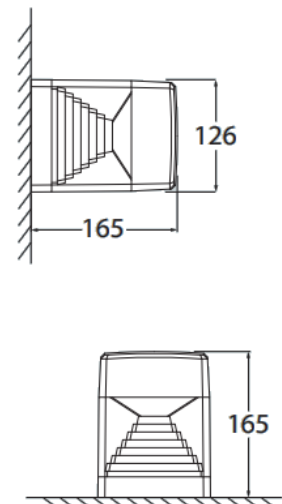

AREAS OF APPLICATION »

- ∴ Suitable for outdoor use
- ∴ Gardens
- ∴ Parks

TECHNICAL SPECIFICATION SHEET

PRODUCT DETAILS »

Catalogue number	Watt (W)	Whole fixture lumens (lm)	Colour temp. (K)	Colour body
95ESTER800/BL	10	1200	4000	Black
95ESTER500/BL	10	1200	4000	Black
95ESTERWL/BL	10	1200	4000	Black
95ESTER800/GR	10	1200	4000	Grey
95ESTER500/GR	10	1200	4000	Grey
95ESTERWL/GR	10	1200	4000	Grey

DIMENSIONS »

95ESTER800

95ESTER500

95ESTERWL

ADDITIONAL INFORMATION »

95ESTER800/BL

This luminaire is compatible with bulbs of the energy classes:

The luminaire is sold with a bulb of the energy class: