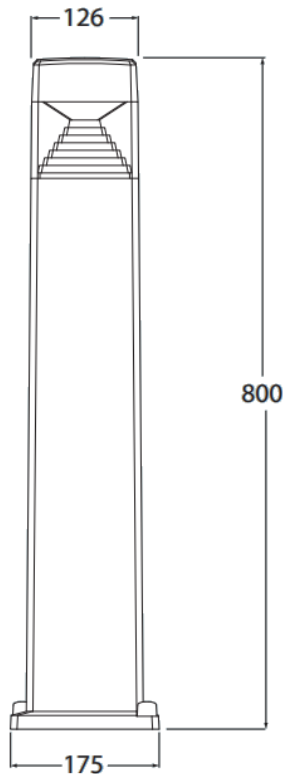

EL[®]MARK

The Brand of Electricity

ESTER LED GARDEN

FIXTURES

GENERAL INFORMATION »

- ∴ Rated voltage: 220-240V/ 50-60Hz
- ∴ Power: 10W
- ∴ Colour temperature: 4000K
- ∴ Colour: Black; Grey
- ∴ Material: Resin with clear glass
- ∴ UV resistant
- ∴ Insulation class II
- ∴ Lamp holder: GX53
- ∴ Lamp included
- ∴ Protection against dust and moisture: IP55

AREAS OF APPLICATION »

- ∴ Suitable for outdoor use
- ∴ Gardens
- ∴ Parks

TECHNICAL SPECIFICATION SHEET

PRODUCT DETAILS »

Catalogue number	Watt (W)	Whole fixture lumens (lm)	Colour temp. (K)	Colour body
95ESTER800/BL	10	1200	4000	Black
95ESTER500/BL	10	1200	4000	Black
95ESTERWL/BL	10	1200	4000	Black
95ESTER800/GR	10	1200	4000	Grey
95ESTER500/GR	10	1200	4000	Grey
95ESTERWL/GR	10	1200	4000	Grey

DIMENSIONS »

95ESTER800

95ESTER500

95ESTERWL

ADDITIONAL INFORMATION »

95ESTER800/BL

This luminaire is compatible with bulbs of the energy classes:

The luminaire is sold with a bulb of the energy class: